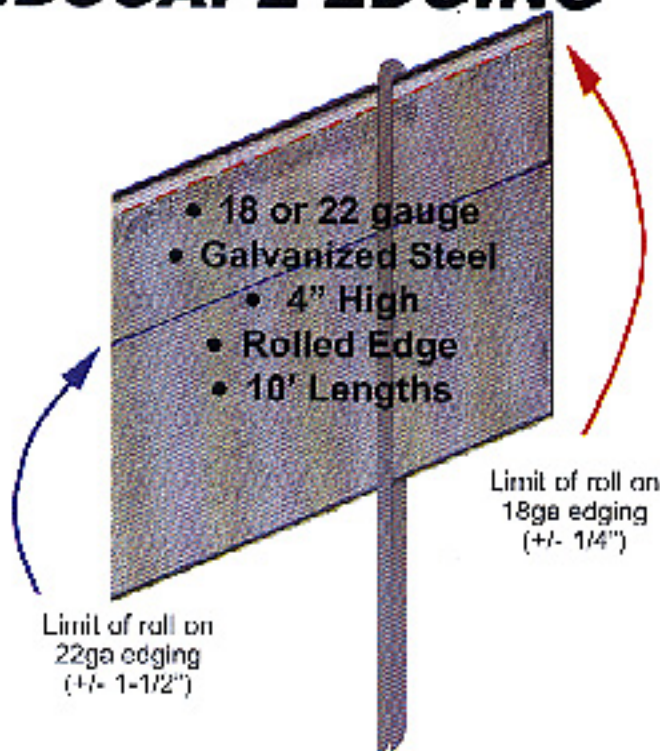

### ROLLED STEEL LANDSCAPE EDGING

4 inches high, 18 or 22 gauge galvanized steel with a rolled (hemmed) edge. Convenient 10 foot lengths available in 200 piece bundles. Secured in position with 12 inch galvanized steel hairpin stakes, sold separately in boxes of 500.