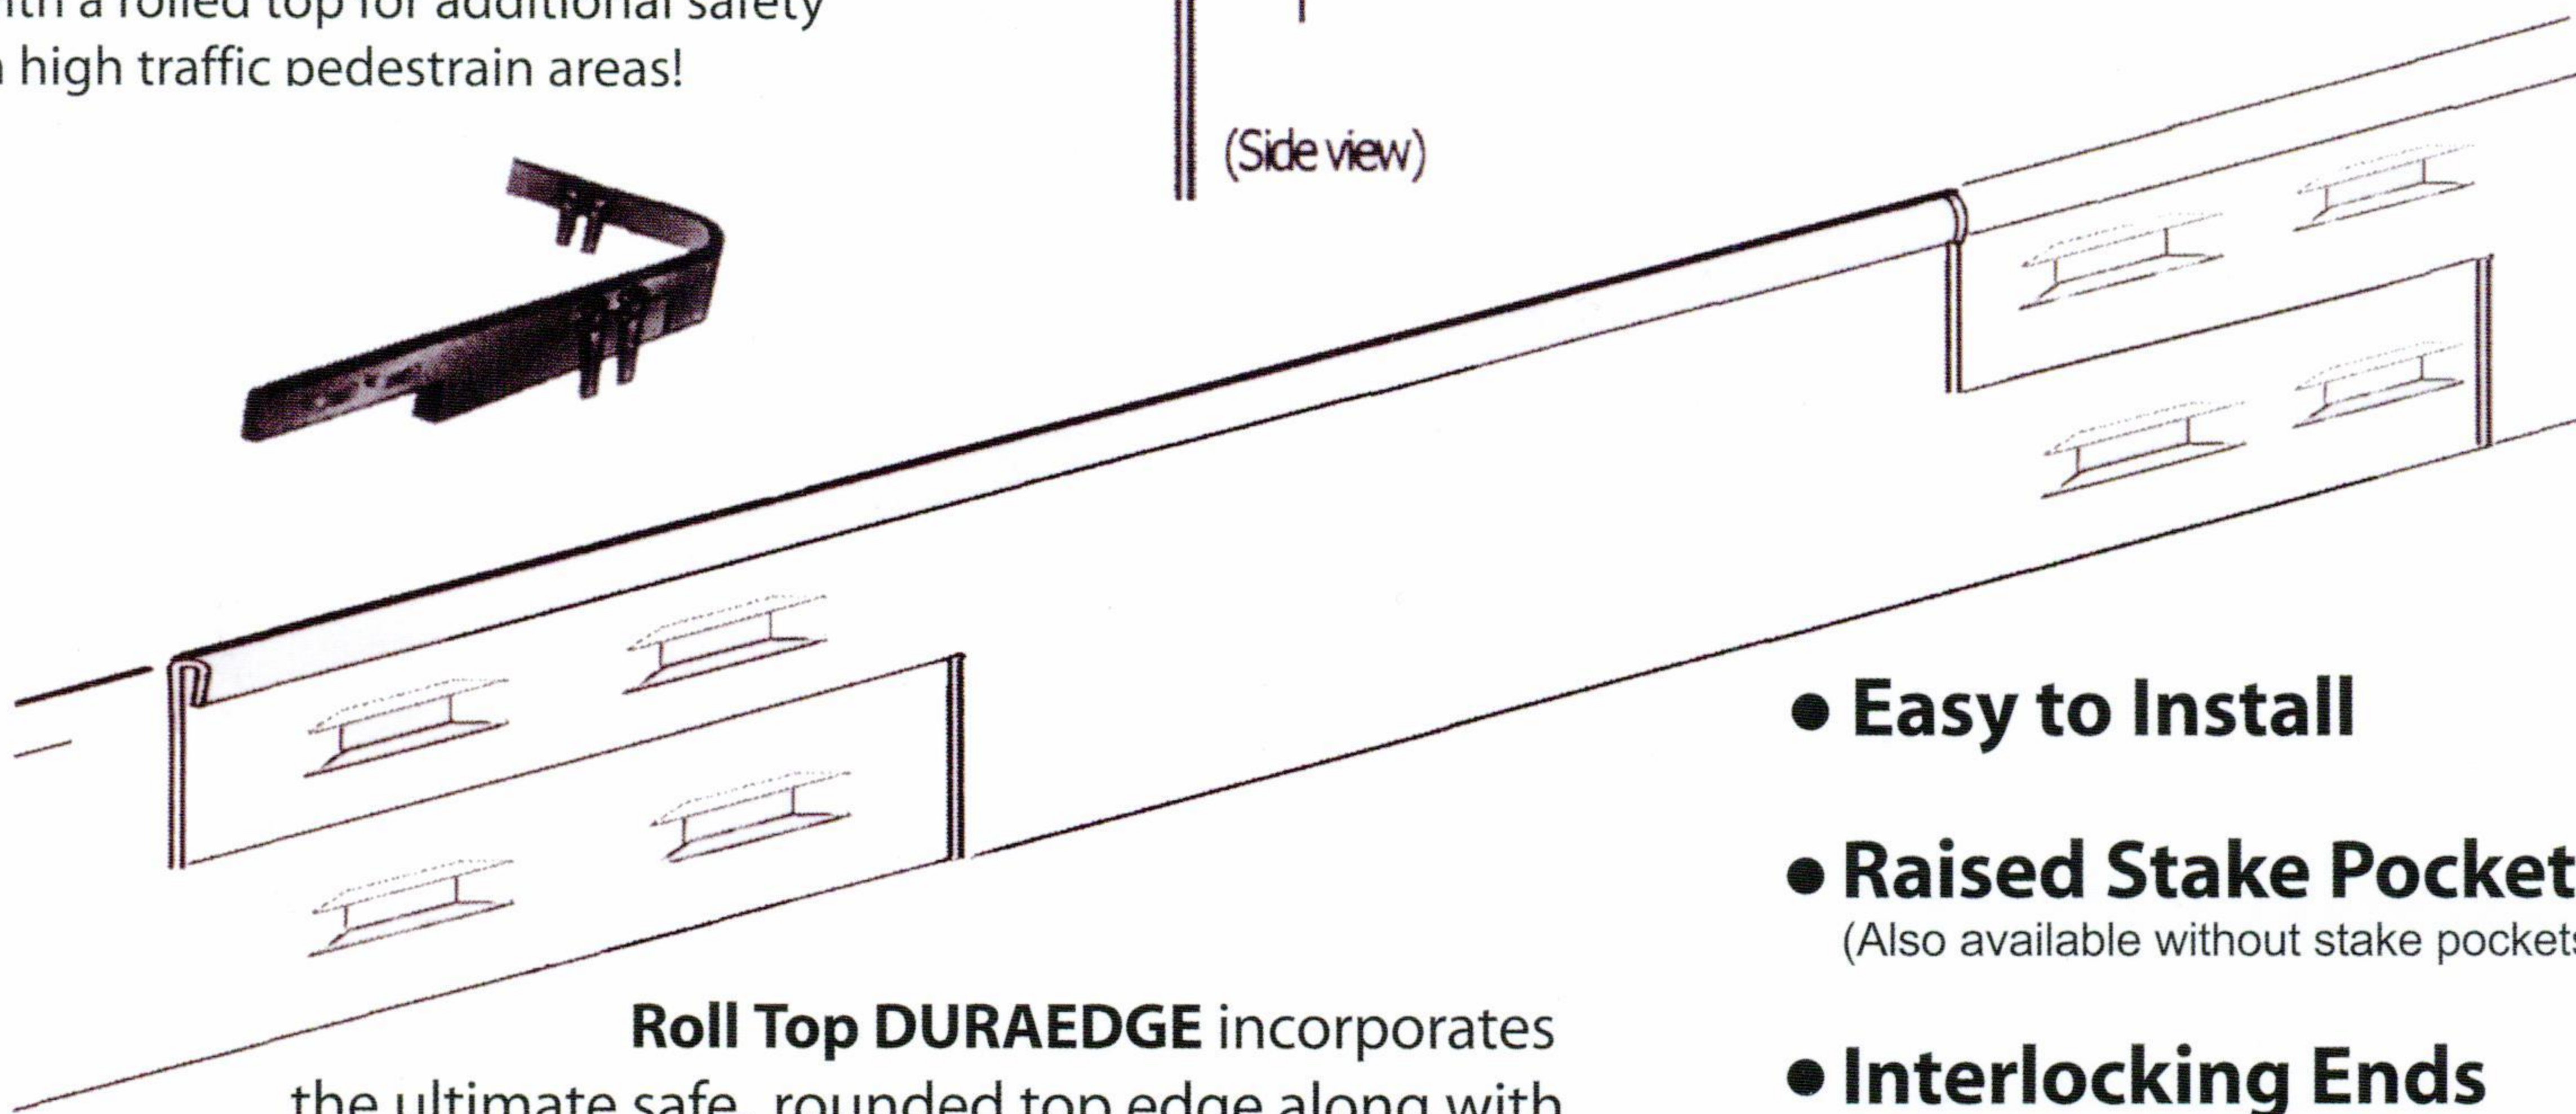

Trademark of The J D Russell Company

ROLL TOP (HEMMED) STEEL

ROLL TOP 14 GAUGE STEEL LANDSCAPE EDGING

Added Safety

The same edging you've come to trust, with a rolled top for additional safety in high traffic pedestrian areas!

Roll Top DURAEDGE incorporates the ultimate safe, rounded top edge along with the well established durability and value associated with the DURAEDGE Steel Landscaping Edging product line.

Roll Top DURAEDGE also eliminates the need for expensive and tedious safety caps. It is the easiest decision you'll ever make.

Choose affordable safety. Choose **Roll Top DURAEDGE**.

Please contact your JDR Regional Sales office, listed below, for pricing as well as available finishes and coating options.

- **Easy to Install**
- **Raised Stake Pockets**
(Also available without stake pockets)
- **Interlocking Ends**