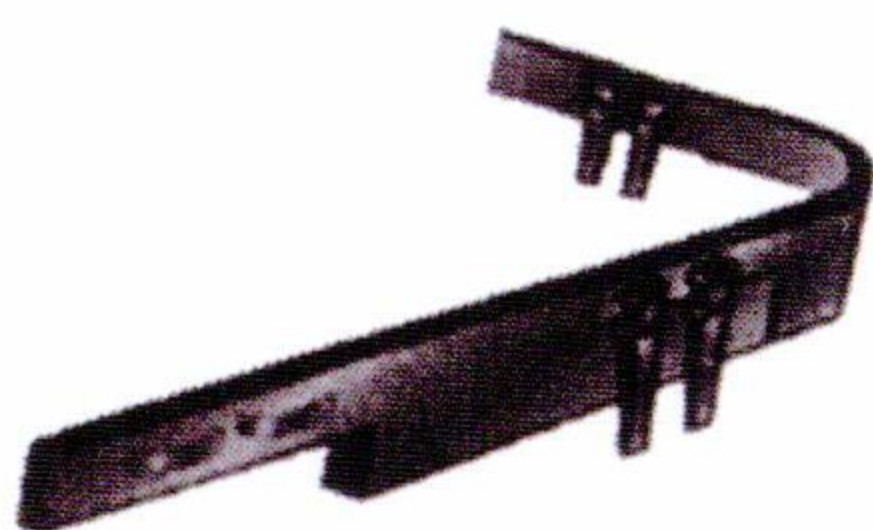

Trademark of The J D Russell Company

ROLL TOP (HEMMED) STEEL

ROLL TOP 14 GAUGE STEEL LANDSCAPE EDGING

Added Safety

The same edging you've come to trust, with a rolled top for additional safety in high traffic pedestrian areas!

Roll Top DURAEDGE incorporates the ultimate safe, rounded top edge along with the well established durability and value associated with the DURAEDGE Steel Landscaping Edging product line.

Roll Top DURAEDGE also eliminates the need for expensive and tedious safety caps. It is the easiest decision you'll ever make.

Choose affordable safety. Choose **Roll Top DURAEDGE**.

Please contact your JDR Regional Sales office, listed below, for pricing as well as available finishes and coating options.

- **Easy to Install**
- **Raised Stake Pockets**
(Also available without stake pockets)
- **Interlocking Ends**