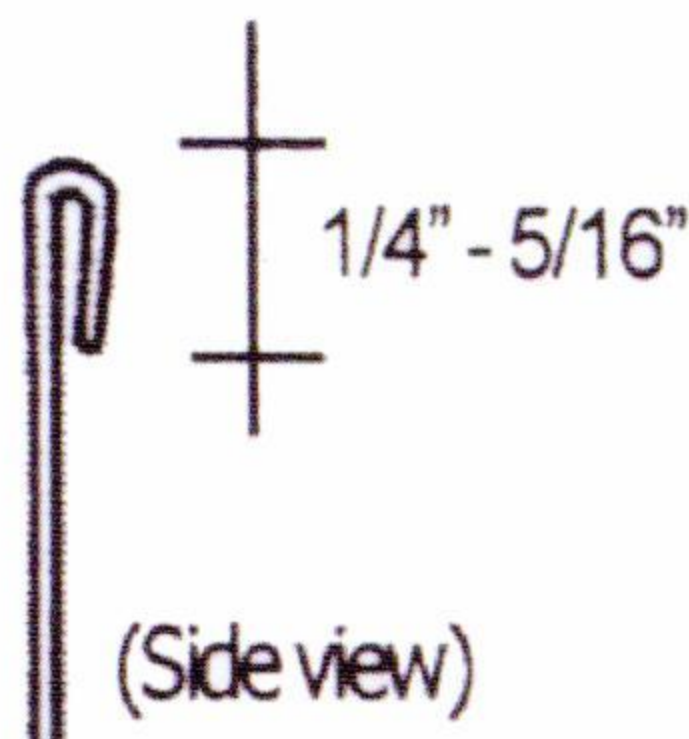

Trademark of The J D Russell Company

ROLL TOP (HEMMED) STEEL

ROLL TOP 14 GAUGE STEEL LANDSCAPE EDGING

Added Safety

The same edging you've come to trust, with a rolled top for additional safety in high traffic pedestrian areas!

Roll Top DURAEDGE incorporates the ultimate safe, rounded top edge along with the well established durability and value associated with the DURAEDGE Steel Landscaping Edging product line.

Roll Top DURAEDGE also eliminates the need for expensive and tedious safety caps. It is the easiest decision you'll ever make.