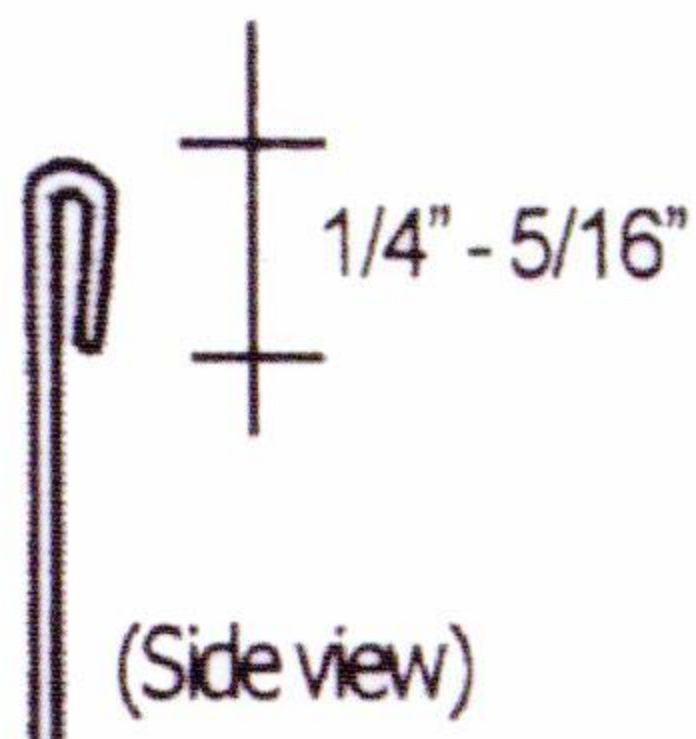

Trademark of The J D Russell Company

ROLL TOP (HEMMED) STEEL

ROLL TOP 14 GAUGE STEEL LANDSCAPE EDGING

Added Safety

The same edging you've come to trust, with a rolled top for additional safety in high traffic pedestrian areas!

Roll Top DURAEDGE incorporates the ultimate safe, rounded top edge along with the well established durability and value associated with the DURAEDGE Steel Landscaping Edging product line.

Roll Top DURAEDGE also eliminates the need for expensive and tedious safety caps. It is the easiest decision you'll ever make.