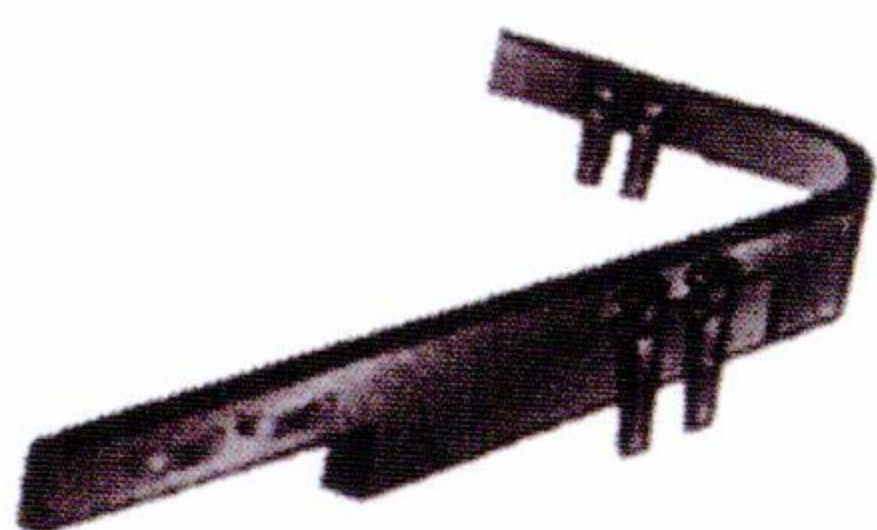

Trademark of The J D Russell Company

ROLL TOP (HEMMED) STEEL

ROLL TOP 14 GAUGE STEEL LANDSCAPE EDGING

Added Safety

The same edging you've come to trust, with a rolled top for additional safety in high traffic pedestrian areas!

Roll Top DURAEDGE incorporates the ultimate safe, rounded top edge along with the well established durability and value associated with the DURAEDGE Steel Landscaping Edging product line.

Roll Top DURAEDGE also eliminates the need for expensive and tedious safety caps. It is the easiest decision you'll ever make.

Choose affordable safety. Choose **Roll Top DURAEDGE**.

Please contact your JDR Regional Sales office, listed below, for pricing as well as available finishes and coating options.

- **Easy to Install**
- **Raised Stake Pockets**
(Also available without stake pockets)
- **Interlocking Ends**