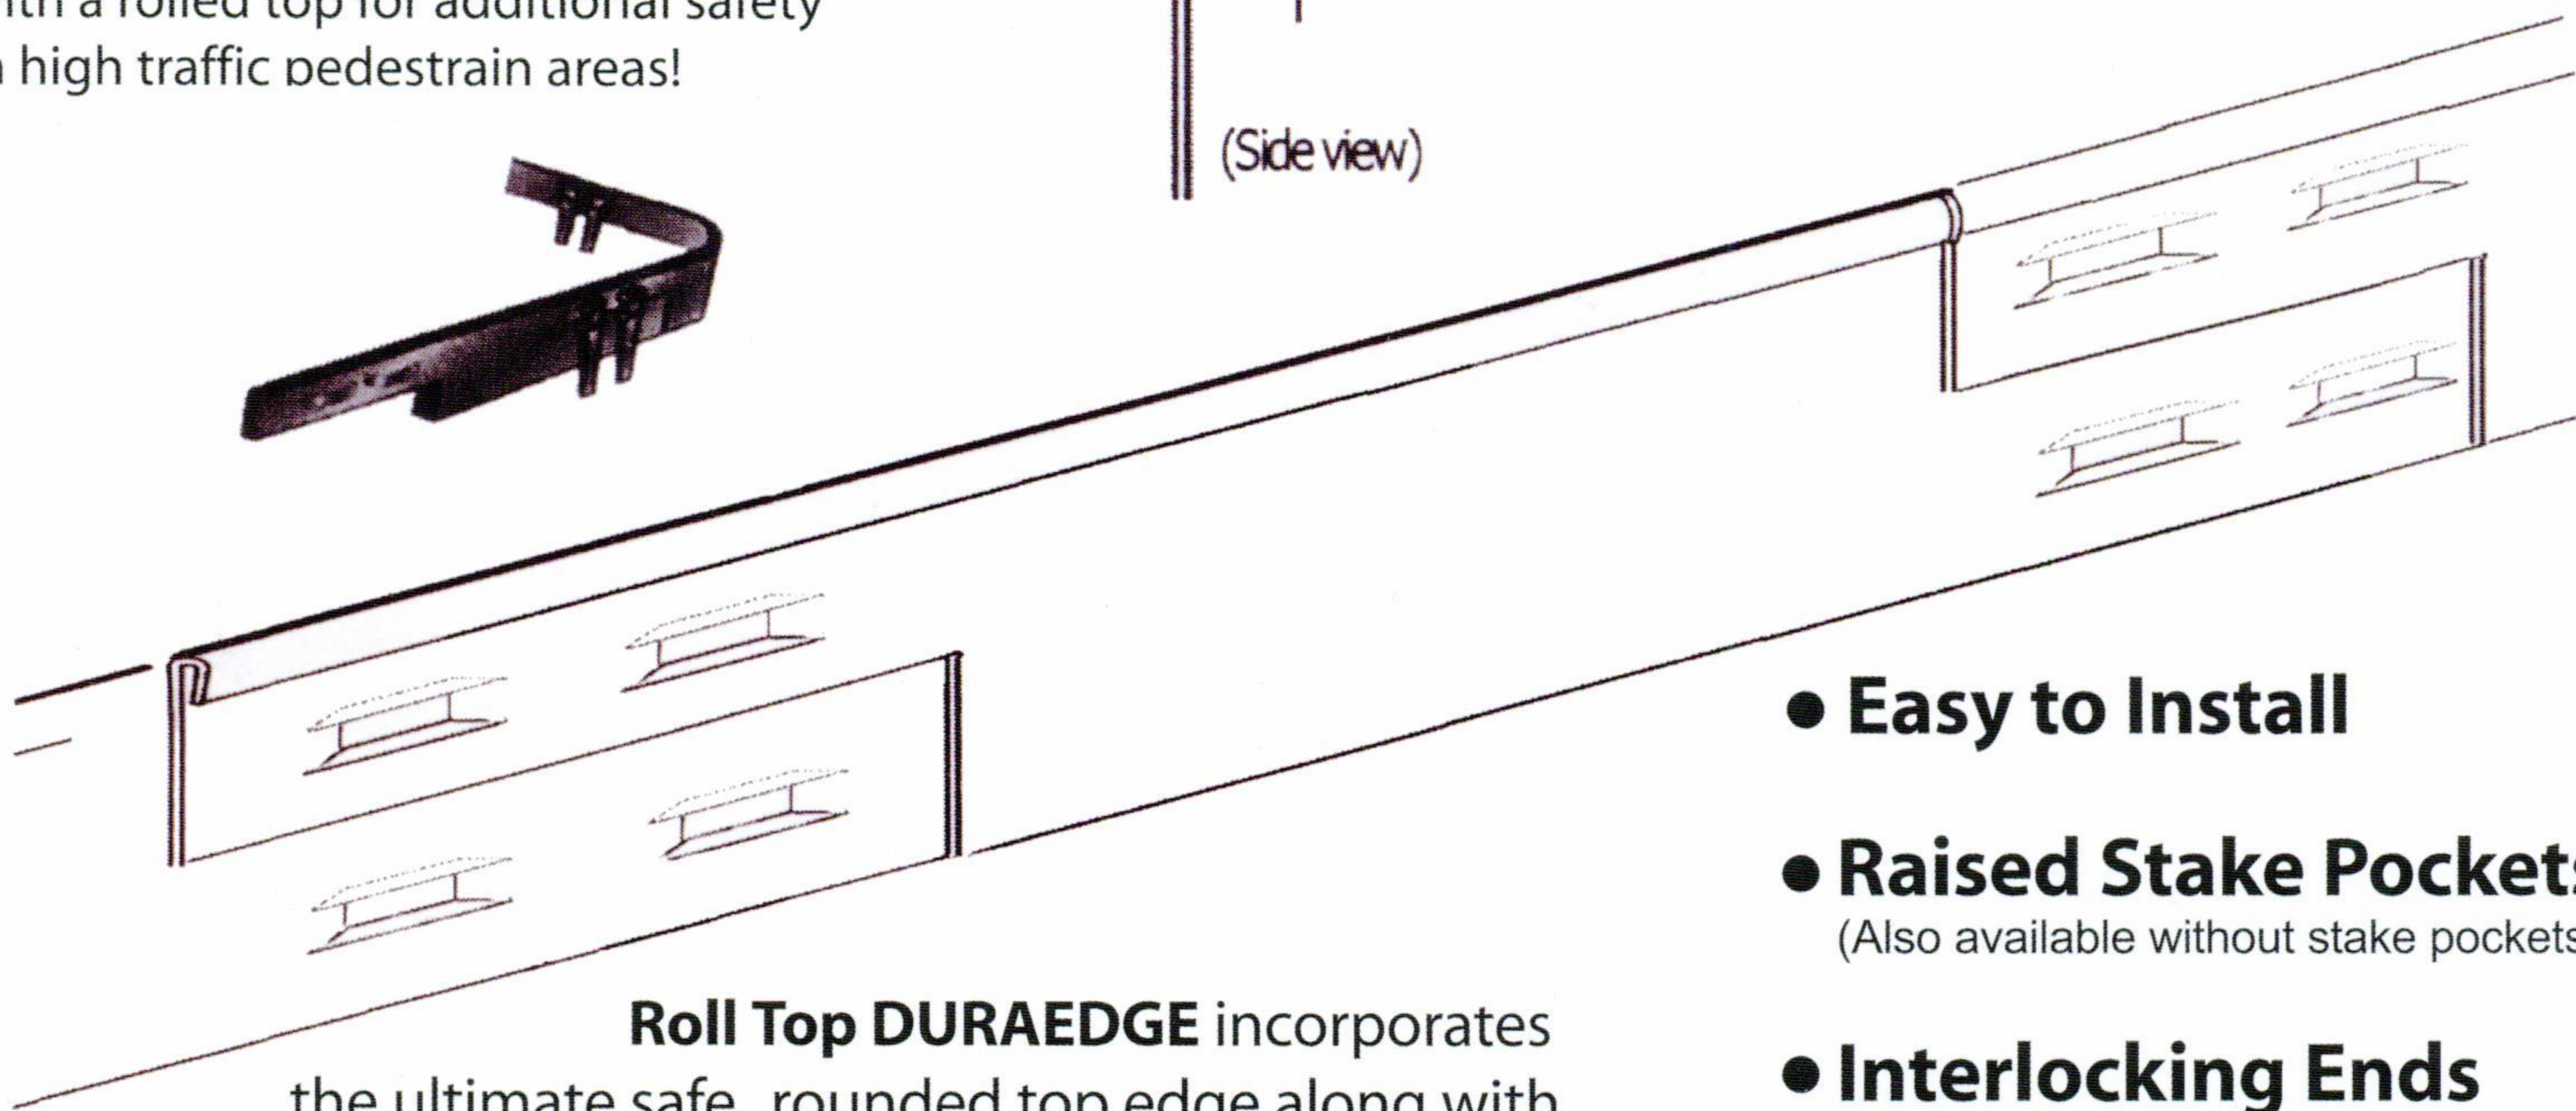

Trademark of The J D Russell Company

ROLL TOP (HEMMED) STEEL

ROLL TOP 14 GAUGE STEEL LANDSCAPE EDGING

Added Safety

The same edging you've come to trust, with a rolled top for additional safety in high traffic pedestrian areas!

Roll Top DURAEDGE incorporates the ultimate safe, rounded top edge along with the well established durability and value associated with the DURAEDGE Steel Landscaping Edging product line.

Roll Top DURAEDGE also eliminates the need for expensive and tedious safety caps. It is the easiest decision you'll ever make.

Choose affordable safety. Choose **Roll Top DURAEDGE**.

Please contact your JDR Regional Sales office, listed below, for pricing as well as available finishes and coating options.

- **Easy to Install**
- **Raised Stake Pockets**
(Also available without stake pockets)
- **Interlocking Ends**