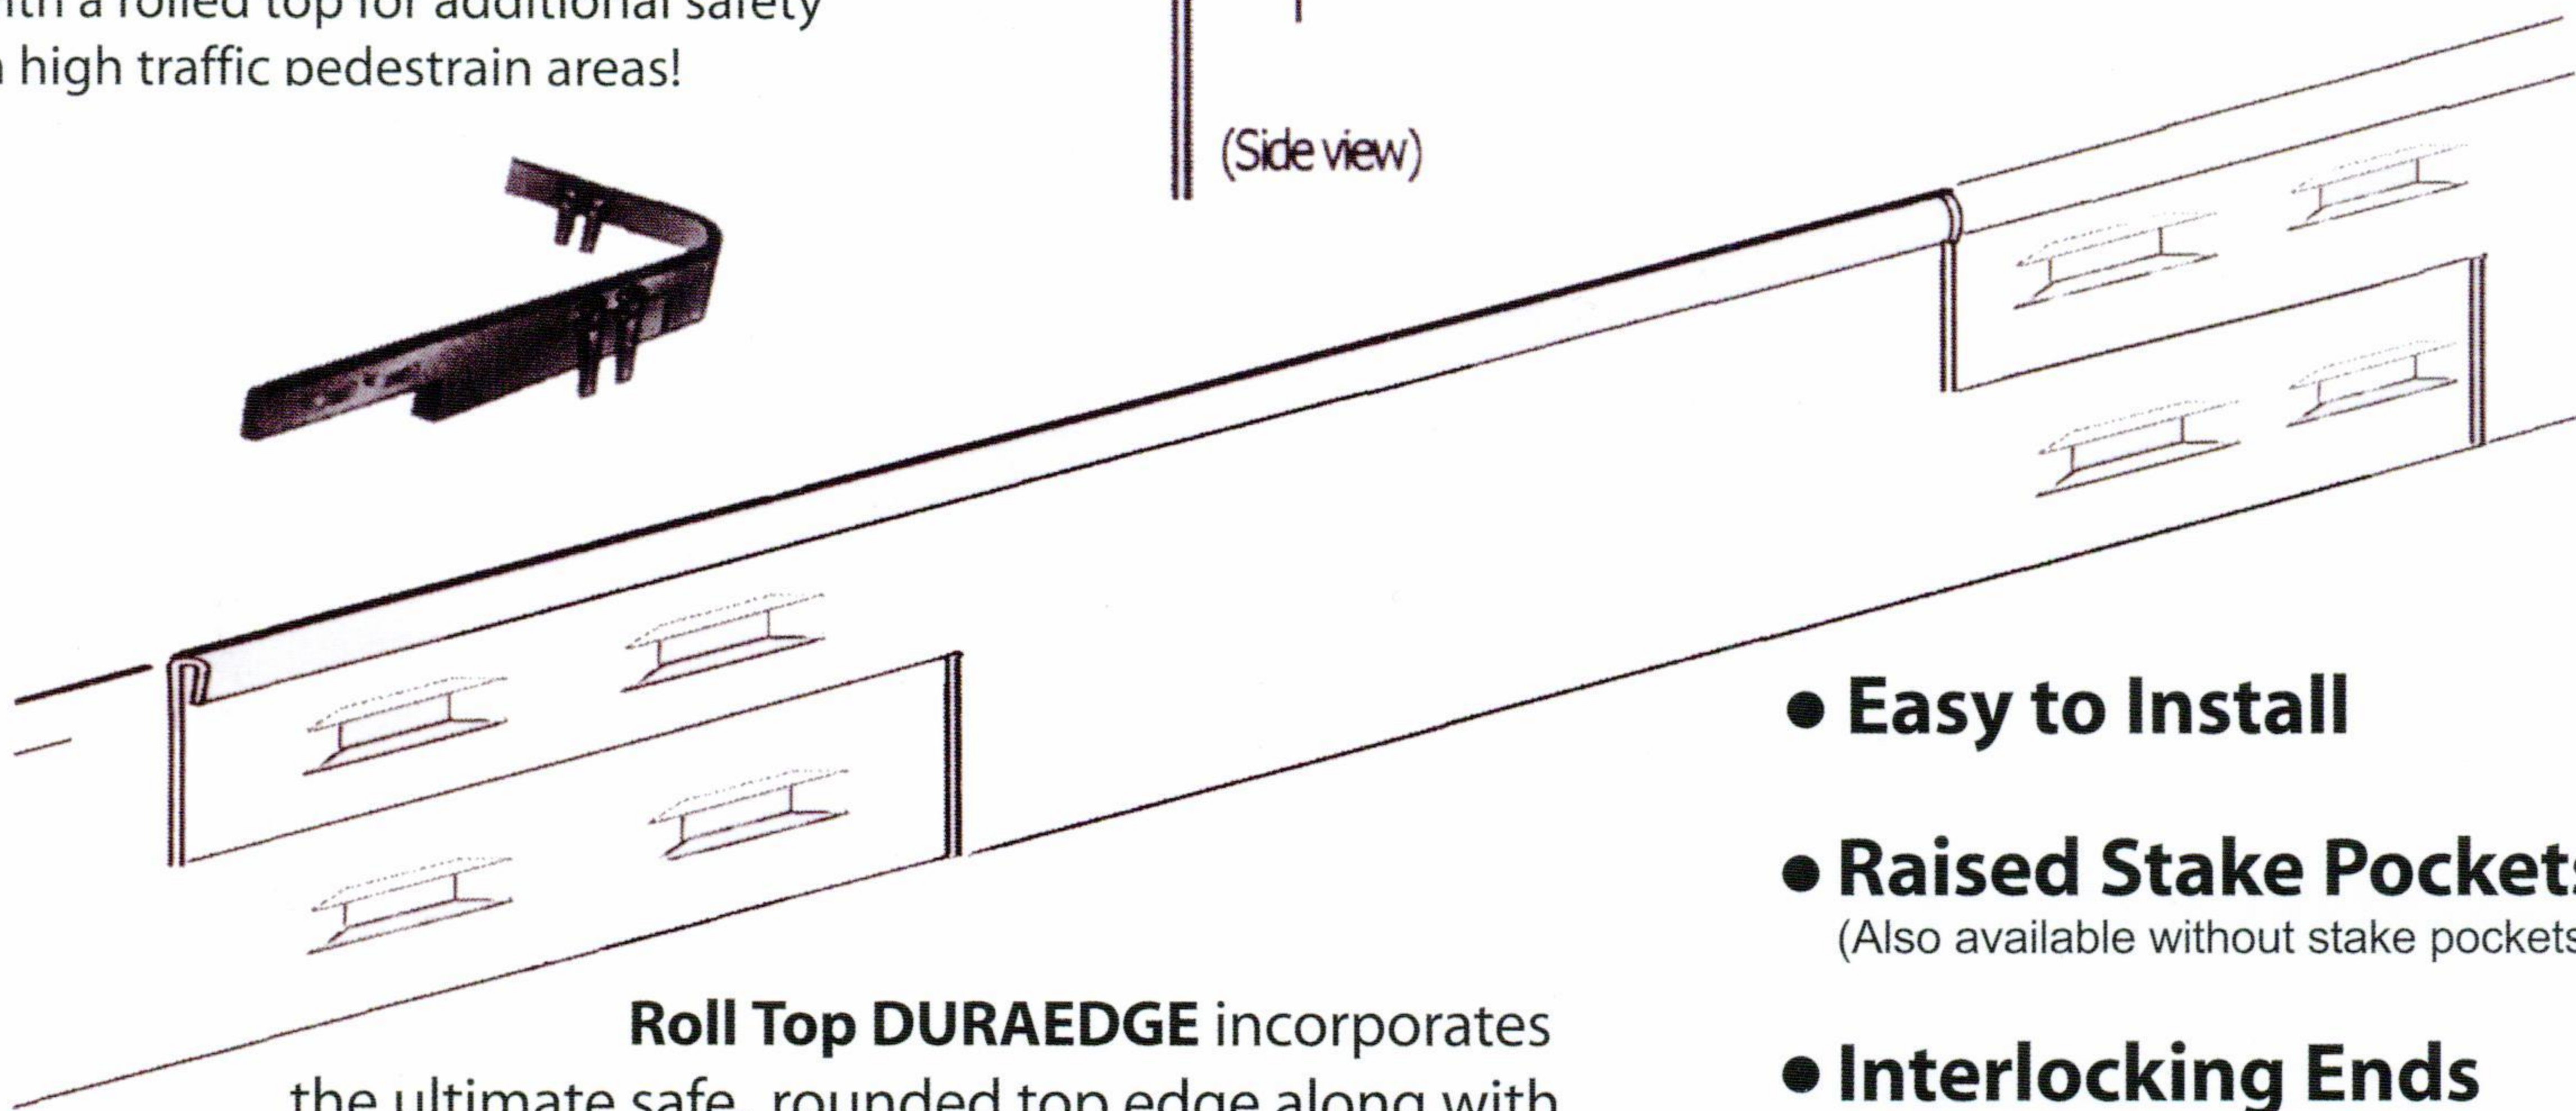

# ROLL TOP (HEMMED) STEEL

### Added Safety

The same edging you've come to trust, with a rolled top for additional safety in high traffic pedestrian areas!

**Roll Top DURAEDGE** incorporates the ultimate safe, rounded top edge along with the well established durability and value associated with the DURAEDGE Steel Landscaping Edging product line.