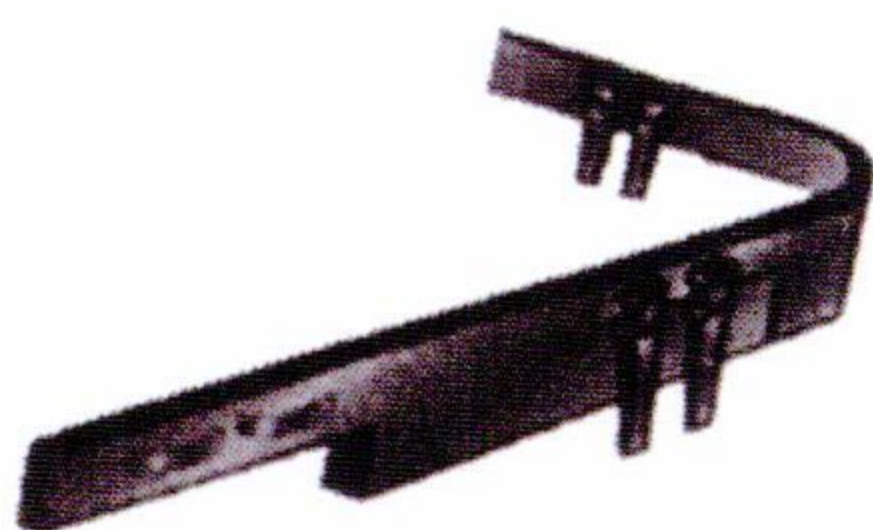

# ROLL TOP (HEMMED) STEEL

### Added Safety

The same edging you've come to trust, with a rolled top for additional safety in high traffic pedestrian areas!

**Roll Top DURAEDGE** incorporates the ultimate safe, rounded top edge along with the well established durability and value associated with the DURAEDGE Steel Landscaping Edging product line.