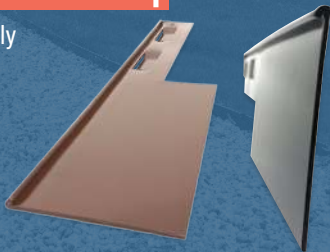

ADDED SAFETY FOR HIGH FOOT TRAFFIC AREAS

THE TOP OF THE EDGING IS ROLLED TO ELIMINATE SHARP EDGES AND PROTECTS KIDS AND PETS FROM INJURY.

Roll Top DURAEDGE incorporates a uniquely rolled top edge to protect against injury in high foot traffic areas such as parks, walkways etc. It also allows for use of lighter, more economical gauge steel. Available in un-coated, galvanized, powder coated or self weathering.