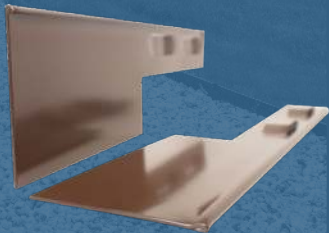

# KEEP THOSE FEET SAFE!

THE TOP OF THE EDGING IS ROLLED TO ELIMINATE SHARP EDGES AND PROTECTS KIDS AND PETS FROM INJURY.

Roll Top DURAEDGE incorporates a uniquely rolled top edge to protect against injury in high foot traffic areas such as parks, walkways etc. It also allows for use of lighter, more economical gauge steel. Available in un-coated, galvanized, powder coated or self weathering.